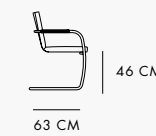

MASSE/MEASUREMENTS

S 60

S 61

S 60 V

S 61 V

THONET

CREDITS

Photos: Achim Hatzius, Constantin Meyer, Anja Köhler,
Studio Notarile Morone,